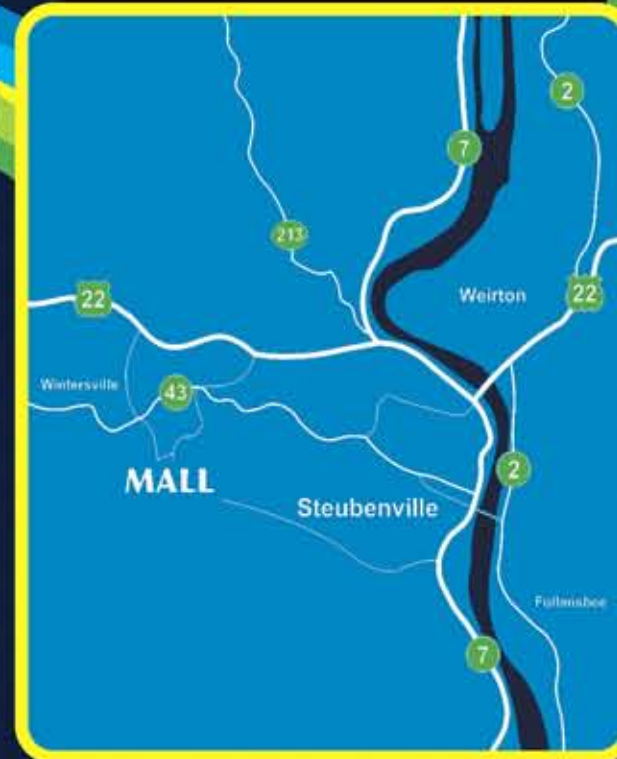

### Driving Distances

Pittsburgh, PA	45 Minutes
Wheeling, WV	30 Minutes
Weirton, WV	10 Minutes
New Philadelphia, OH	45 Minutes