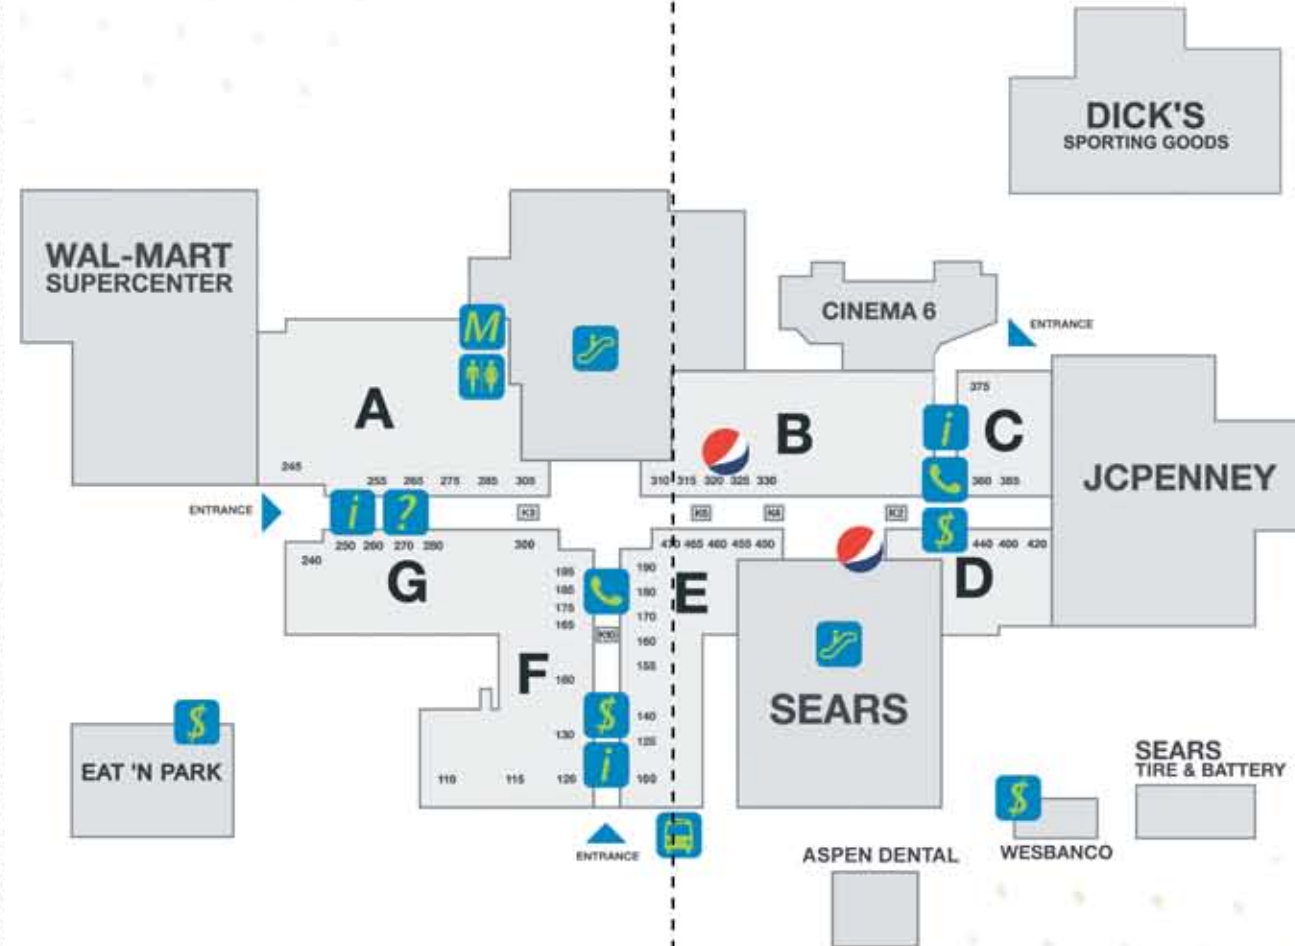

## DEPARTMENT STORES

JC Penney		346.0867
Macy's		264.7341
Sears		266.5900
Wal-Mart Supercenter		266.7136

## ENTERTAINMENT

Cinema 6		264.1689
Game Station	F 165	304.797.0111
Perry's Glo Putt	F 160	346.0920

## EYEWEAR

Sears Optical Department		266.5168
Wal-Mart Supercenter Vision Center		266.7136

Mall Directory sponsored by: